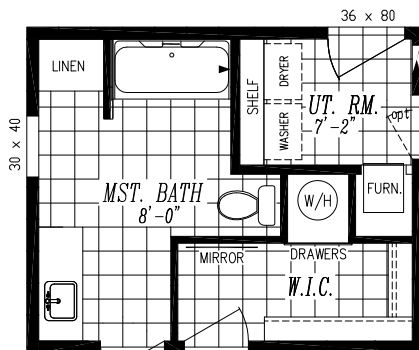

DESERT MANOR

"SAHARA" 5501

26'-8" x 44'-0" Approx. 1,173 SQ. FT.

Optional 48x72 tile shower

Dual sink opt.

Enclosed walk-in-closet opt.