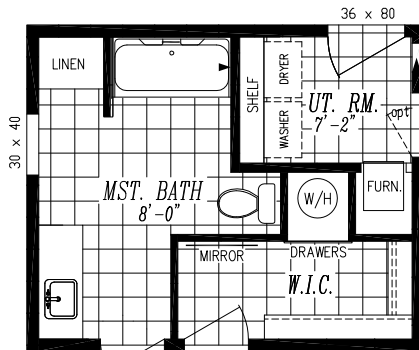

DESERT MANOR

"SAHARA" 5501

26'-8" x 44'-0" Approx. 1,173 SQ. FT.

Optional 48x72 tile shower

Dual sink opt.

Enclosed walk-in-closet opt.