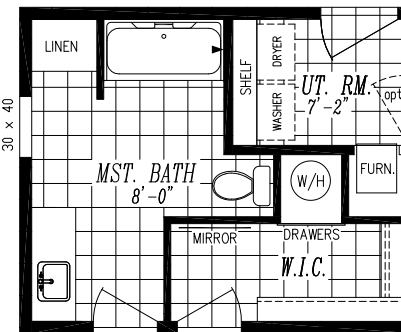

## "ARABIAN" 5502

26'-8" x 48'-0" Approx. 1,280 SQ. FT.

Dual sink opt.

Optional 48x72 tile shower

Enclosed walk-in-closet opt.