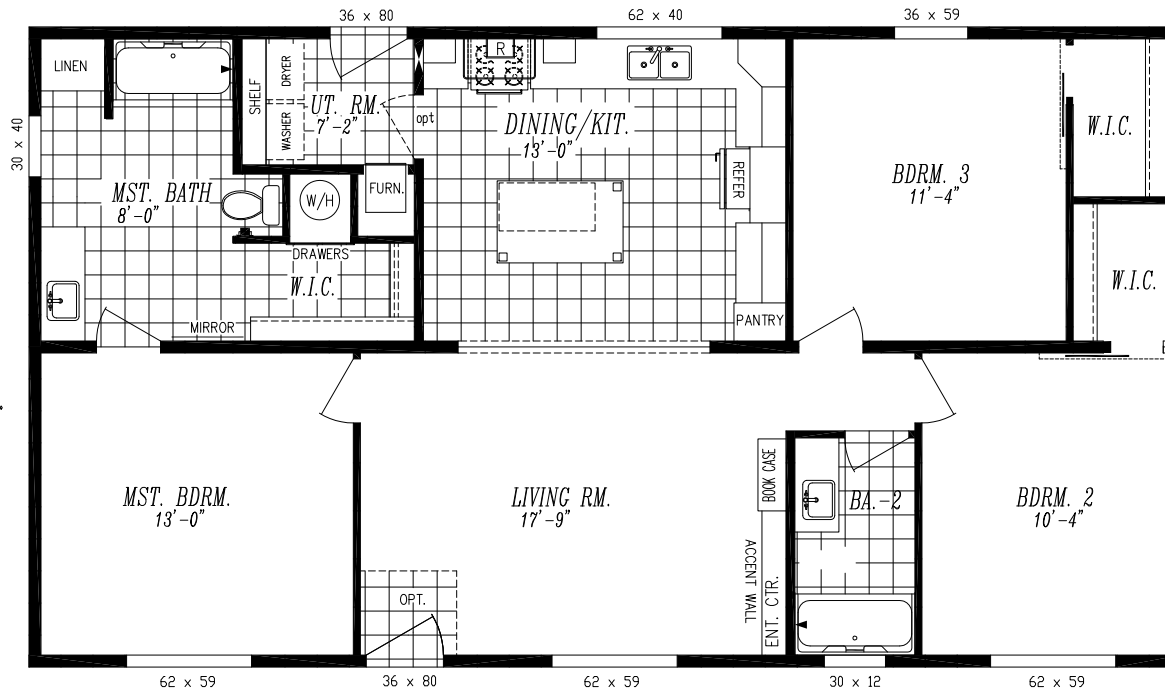

# DESERT MANOR

## "ARABIAN" 5502

26'-8" x 48'-0" Approx. 1,280 SQ. FT.

Dual sink opt.

Optional 48x72 tile shower

Enclosed walk-in-closet opt.