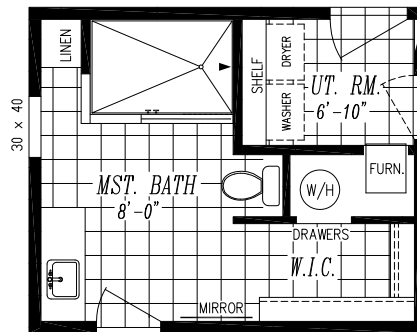

## "ARABIAN" 5502

26'-8" x 48'-0" Approx. 1,280 SQ. FT.

Dual sink opt.

Optional 48x72 tile shower

Enclosed walk-in-closet opt.