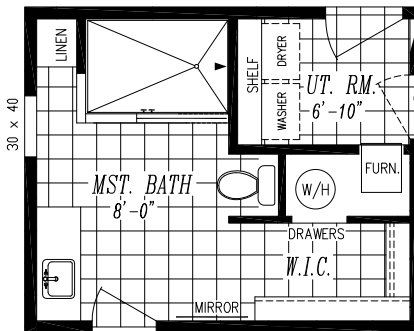

# DESERT MANOR

"GOBI" 5503

26'-8" x 56'-0" Approx. 1,493 SQ. FT.

(4th Bedroom Option.)

Dual sink opt.

Optional 48x72 tile shower

Enclosed walk-in-closet opt.