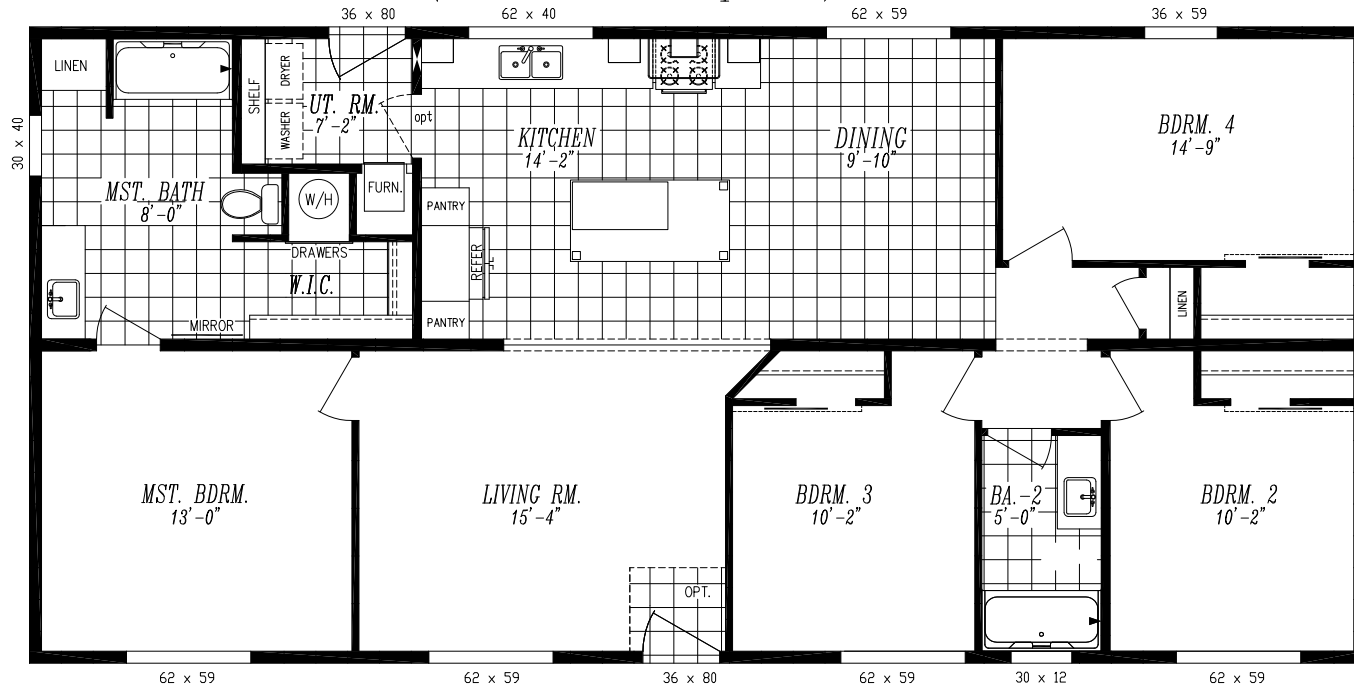

# DESERT MANOR

"GOBI" 5503

26'-8" x 56'-0" Approx. 1,493 SQ. FT.

(4th Bedroom Option.)

Dual sink opt.

Optional 48x72 tile shower

Enclosed walk-in-closet opt.