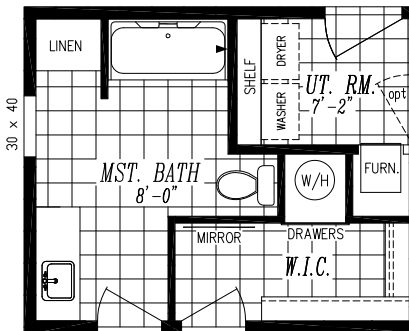

# DESERT MANOR

"GOBI" 5503

26'-8" x 56'-0" Approx. 1,493 SQ. FT.

(4th Bedroom Option.)

Dual sink opt.

Optional 48x72 tile shower

Enclosed walk-in-closet opt.