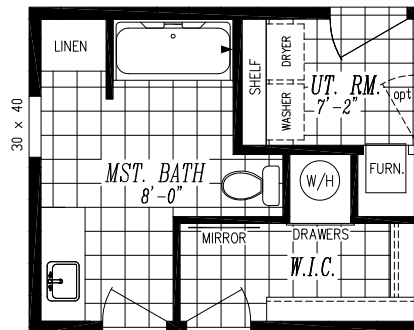

DESERT MANOR

"GOBI" 5503

26'-8" x 56'-0" Approx. 1,493 SQ. FT.

Dual sink opt.

Optional 48x72 tile shower

Enclosed walk-in-closet opt.