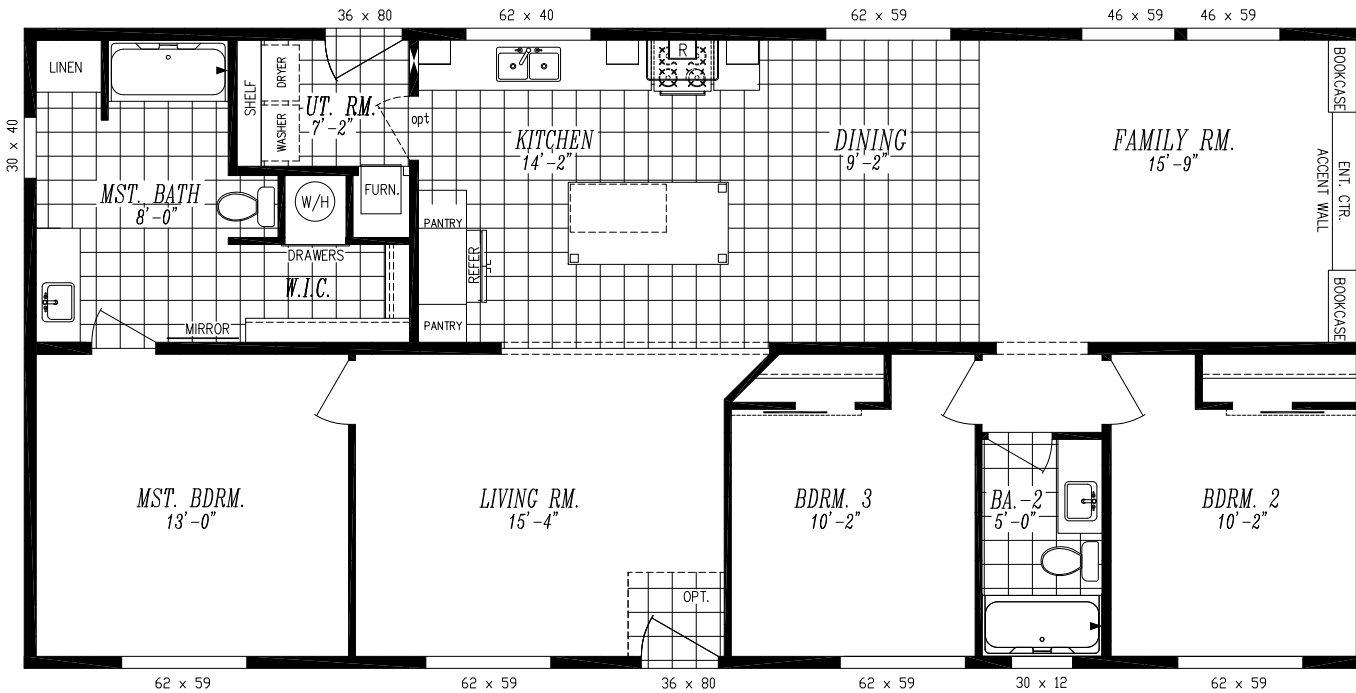

DESERT MANOR

"GOBI" 5503

26'-8" x 56'-0" Approx. 1,493 SQ. FT.

Dual sink opt.

Optional 48x72 tile shower

Enclosed walk-in-closet opt.