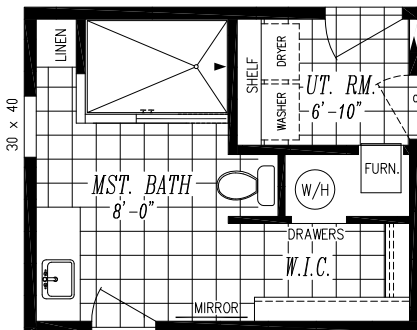

DESERT MANOR

"GOBI" 5503

26'-8" x 56'-0" Approx. 1,493 SQ. FT.

Dual sink opt.

Optional 48x72 tile shower

Enclosed walk-in-closet opt.