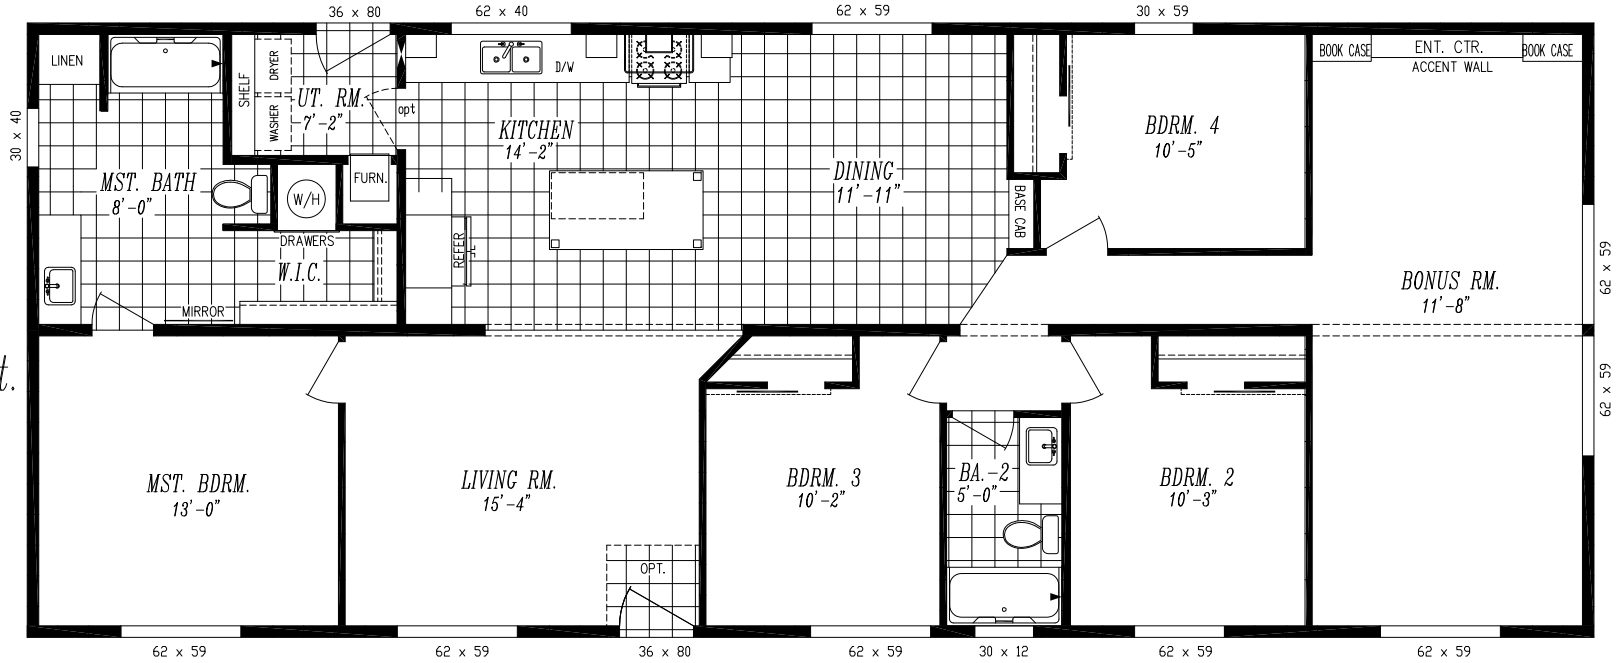

# DESERT MANOR

"MOJAVE" 5508

26'-8" x 68'-0" Approx. 1,813 SQ. FT.

Dual sink opt.

Optional 48x72 tile shower Enclosed walk-in-closet opt.