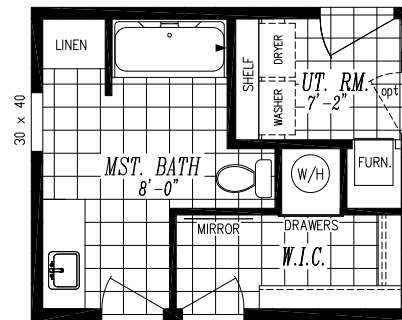

# DESERT MANOR

"MOJAVE" 5508

26'-8" x 68'-0" Approx. 1,813 SQ. FT.

Dual sink opt.

Optional 48x72 tile shower Enclosed walk-in-closet opt.