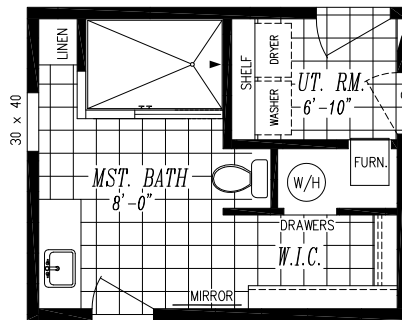

# DESERT MANOR

"MOJAVE" 5508

26'-8" x 68'-0" Approx. 1,813 SQ. FT.

Dual sink opt.

Optional 48x72 tile shower Enclosed walk-in-closet opt.