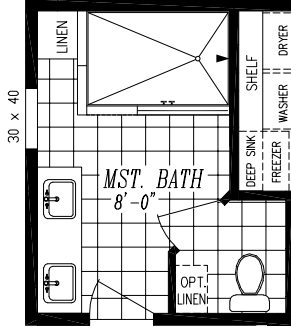

DESERT MANOR

"PATAGONIA" 5510

26'-8" x 60'-0" Approx. 1,600 SQ. FT.

Opt. 48x72 tiled shower

NOTE: MINI BLINDS ARE N/A WITH 96 x 59