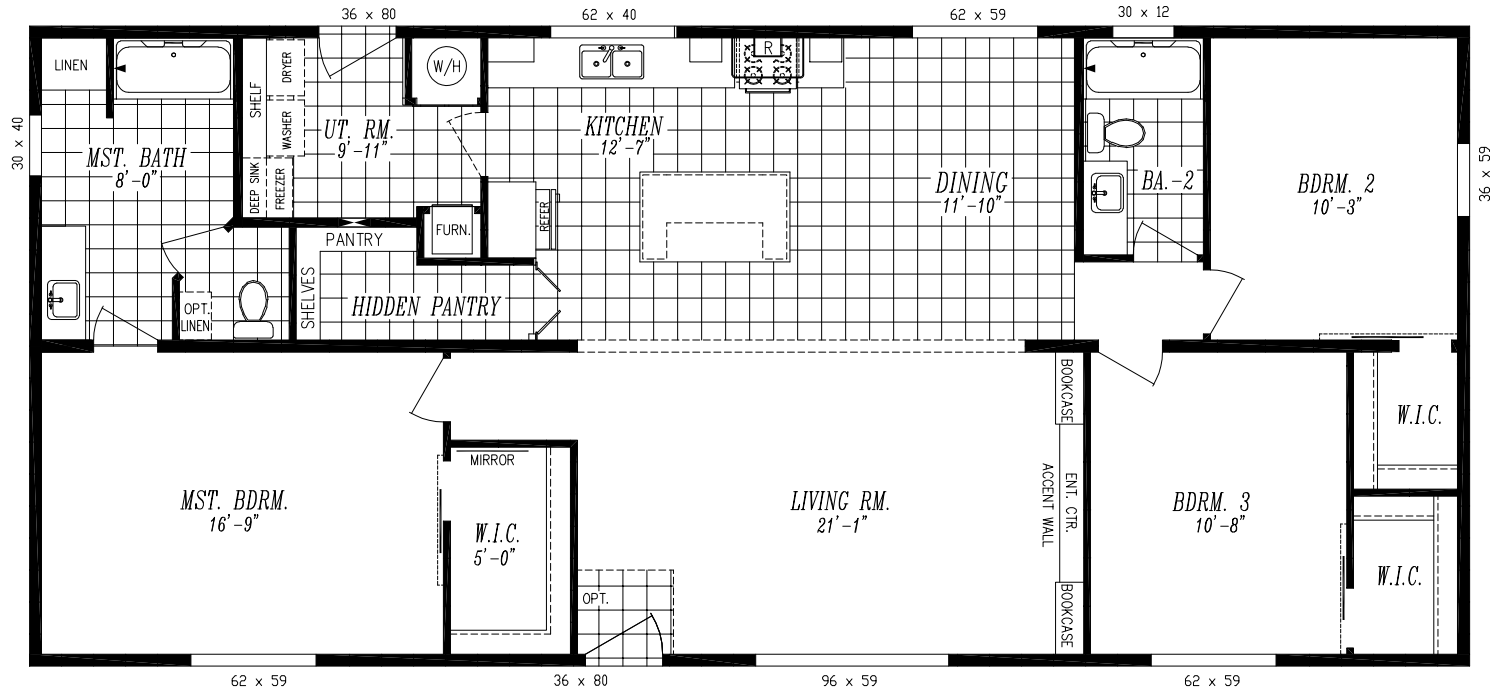

DESERT MANOR

"PATAGONIA" 5510

26'-8" x 60'-0" Approx. 1,600 SQ. FT.

Opt. 48x72 tiled shower

NOTE: MINI BLINDS ARE N/A WITH 96 x 59