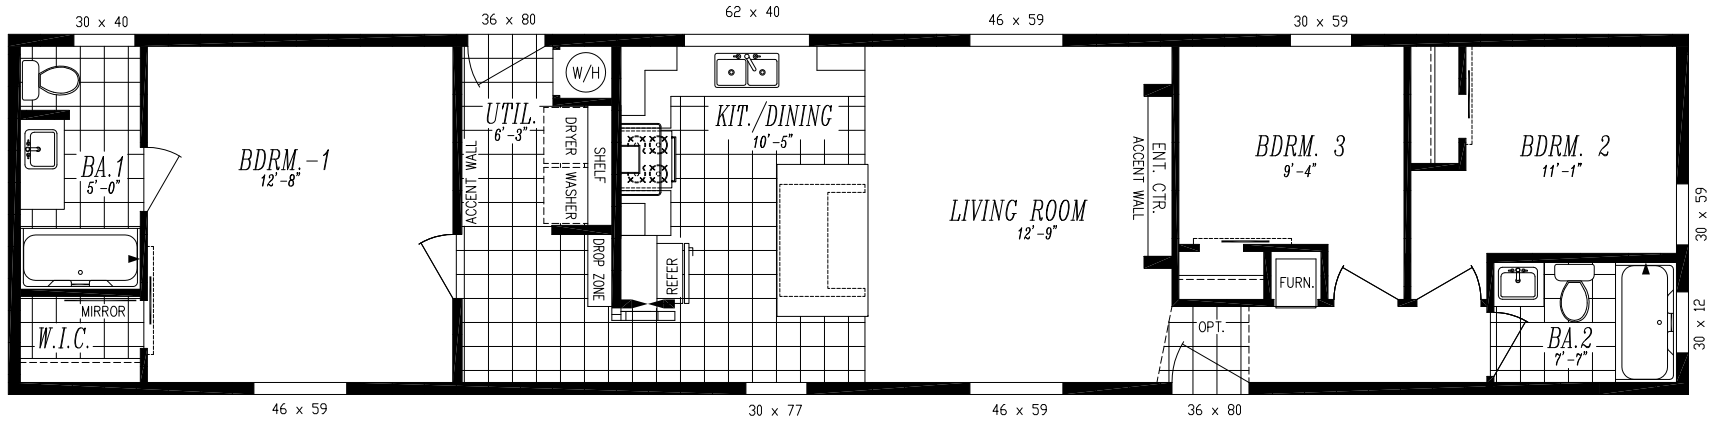

# DESERT MANOR

"SONORAN" 5570  
 15'-0" x 70'-0"  
 APPROX. 1,050 SQ. FT.

OPT. 48x72 TILE SHOWER

46 x 59