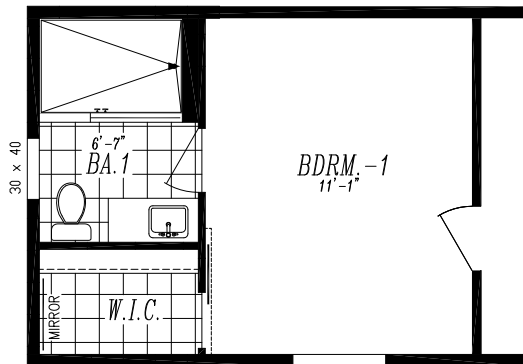

# DESERT MANOR

"SONORAN" 5570  
 15'-0" x 70'-0"  
 APPROX. 1,050 SQ. FT.

OPT. 48x72 TILE SHOWER

46 x 59