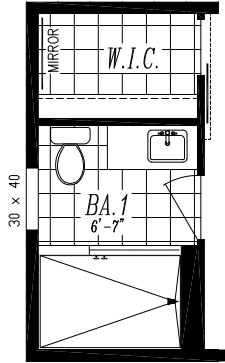

DESERT MANOR
 "GREAT BASIN" 5572
 15'-0" x 72'-0"
 APPROX. 1,080 SQ. FT.

OPT. 48x72 TILE SHOWER

ENLARGED LIV. ROOM OPTION