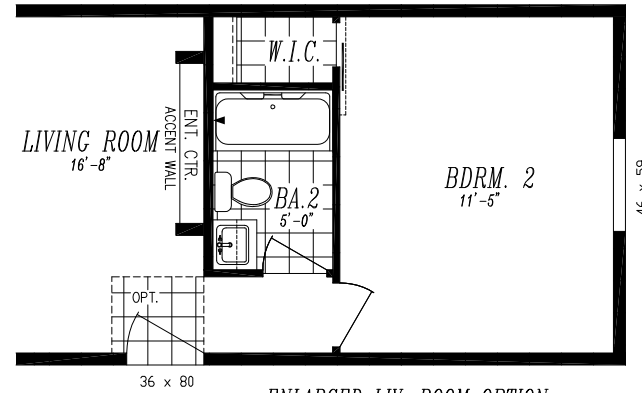

DESERT MANOR
 "GREAT BASIN" 5572
 15'-0" x 72'-0"
 APPROX. 1,080 SQ. FT.

OPT. 48x72 TILE SHOWER

ENLARGED LIV. ROOM OPTION