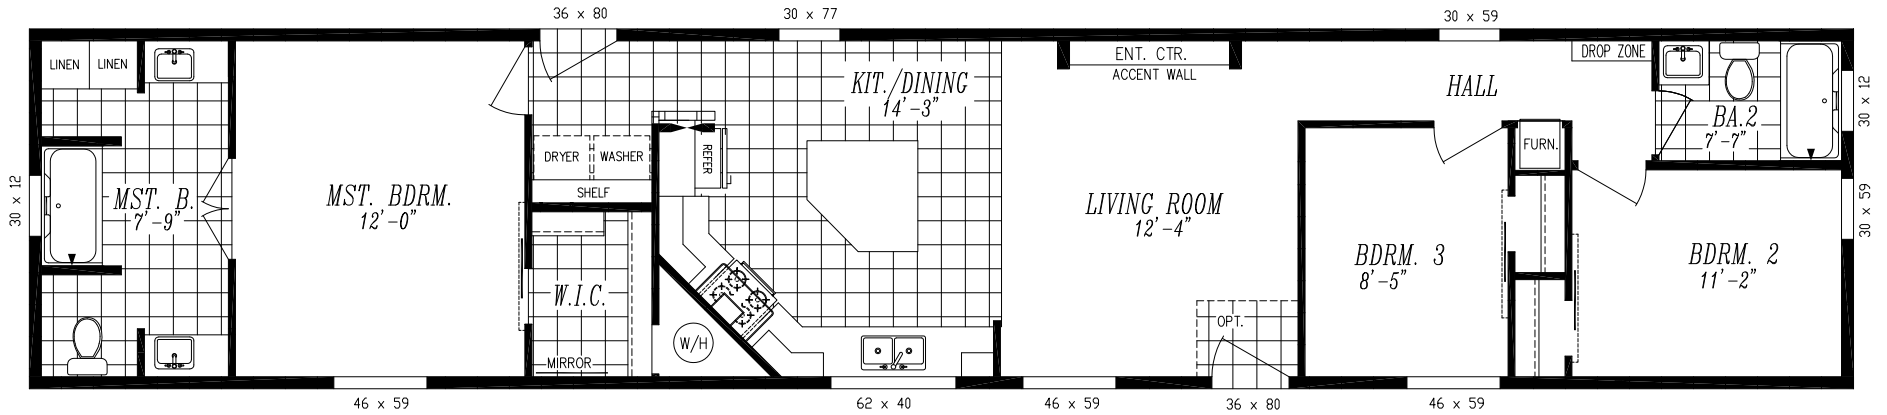

# DESERT MANOR

"KALAHARI" 5576

15'-0" x 76'-0"

APPROX. 1,140 SQ. FT.

OPT. 48x72 TILE SHOWER

OPT. DUAL SINKS