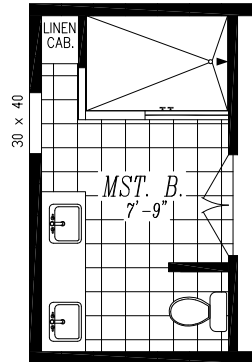

# DESERT MANOR

"KALAHARI" 5576

15'-0" x 76'-0"

APPROX. 1,140 SQ. FT.

OPT. 48x72 TILE SHOWER

OPT. DUAL SINKS